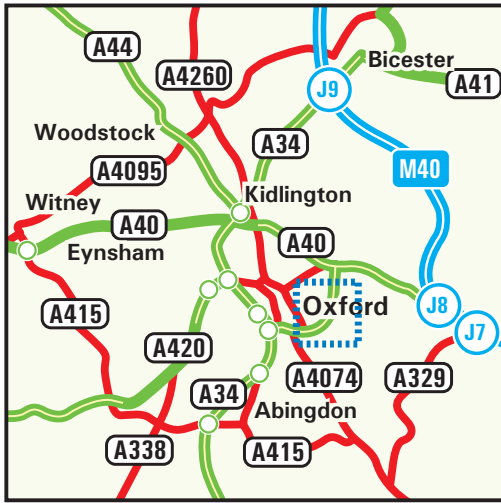

HENMANS^{LLP}

5000 Oxford Business Park South
Oxford
OX4 2BH

Tel: 01865 781000

Fax: 01865 778504

email: welcome@henmansllp.co.uk

www.henmansllp.co.uk

DX 45418 Cowley

©Crown copyright 43428U

From M40 Northbound

- Leave the M40 at Junction 8.
- Keep left on the M40 slip road on to the A40 (signed Oxford).
- Continue on the A40 until the Headington roundabout.
- Take the first exit onto the A4142 (Eastern By-Pass Road).
- Come off the A4142 at the Cowley junction.
- At the roundabout at the bottom of the slip road, take the fourth exit onto Garsington Road (B480).
- At the roundabout take the first exit into Oxford Business Park South, and turn left at the next roundabout.
- Our premises are situated on the right hand side.

From M40 Southbound

- Leave the M40 at Junction 9.
- Join the A34 towards Oxford & Newbury.
- Remain on the A34 until the Pear Tree Roundabout.
- Join the A40 (Northern By-Pass) following signs for London.
- Continue until the Headington roundabout, take the third exit onto the A4142 - follow directions above "From M40 Northbound" - point *.

By Train

- There are direct main line services between Oxford, London and Birmingham.
- We are a short taxi ride from the station.
- For further information on train times and fares, please call the National Railway Enquiry Line 08457 484950.