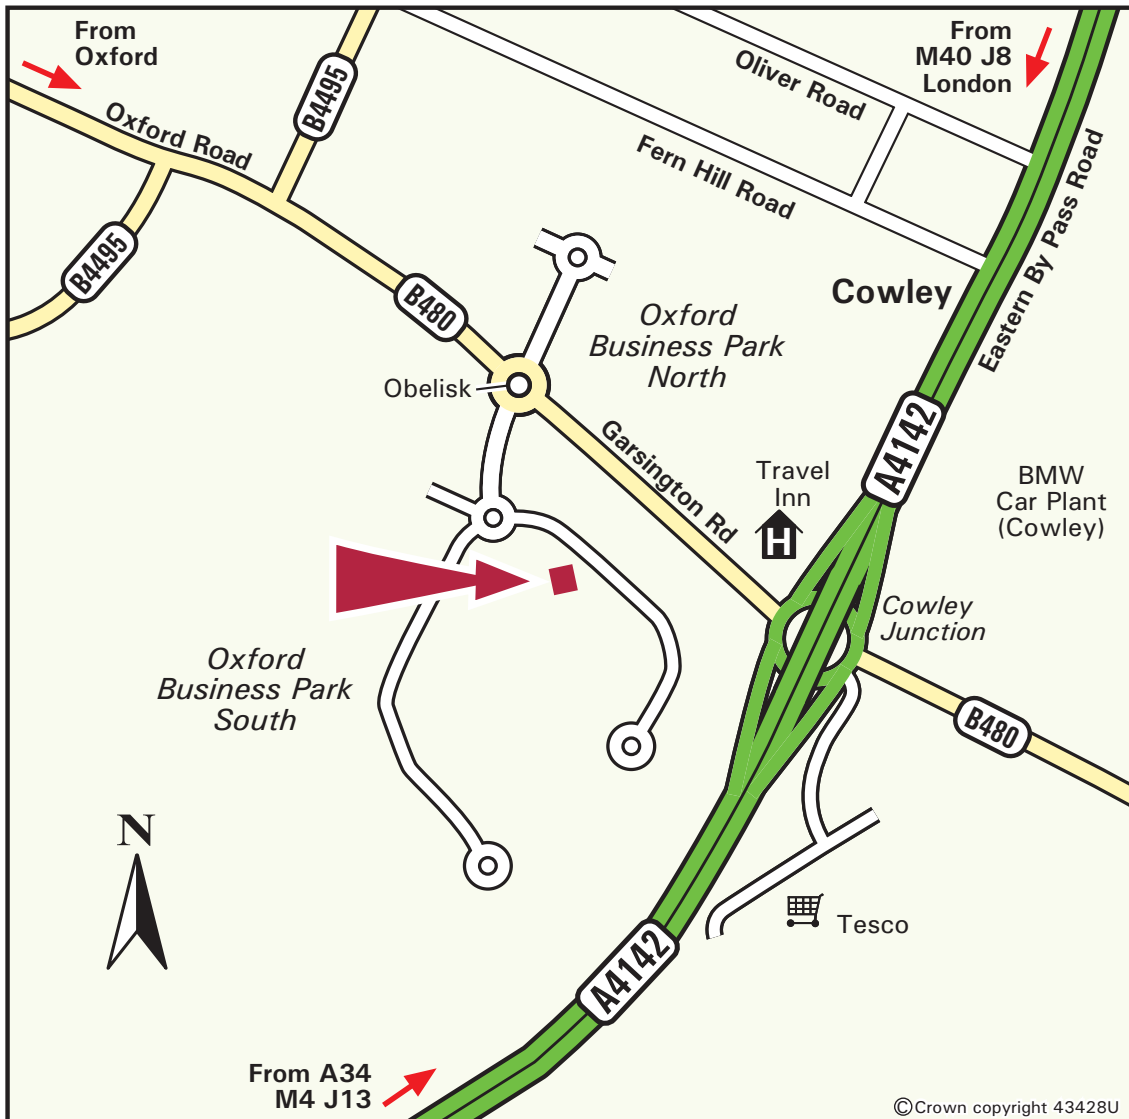

DX 45418 Cowley

©Crown copyright 43428U

#### From M40 Northbound

- Leave the M40 at Junction 8.
- Keep left on the M40 slip road on to the A40 (signed Oxford).
- Continue on the A40 until the Headington roundabout.
- Take the first exit onto the A4142 (Eastern By-Pass Road).
- \* Come off the A4142 at the Cowley junction.
- At the roundabout at the bottom of the slip road, take the fourth exit onto Garsington Road (B480).
- At the roundabout take the first exit into Oxford Business Park South, and turn left at the next roundabout.
- Our premises are situated on the right hand side.

#### From M40 Southbound

- Leave the M40 at Junction 9.
- Join the A34 towards Oxford & Newbury.
- Remain on the A34 until the Pear Tree Roundabout.
- Join the A40 (Northern By-Pass) following signs for London.
- Continue until the Headington roundabout, take the third exit onto the A4142 - follow directions above "From M40 Northbound" - point \*.